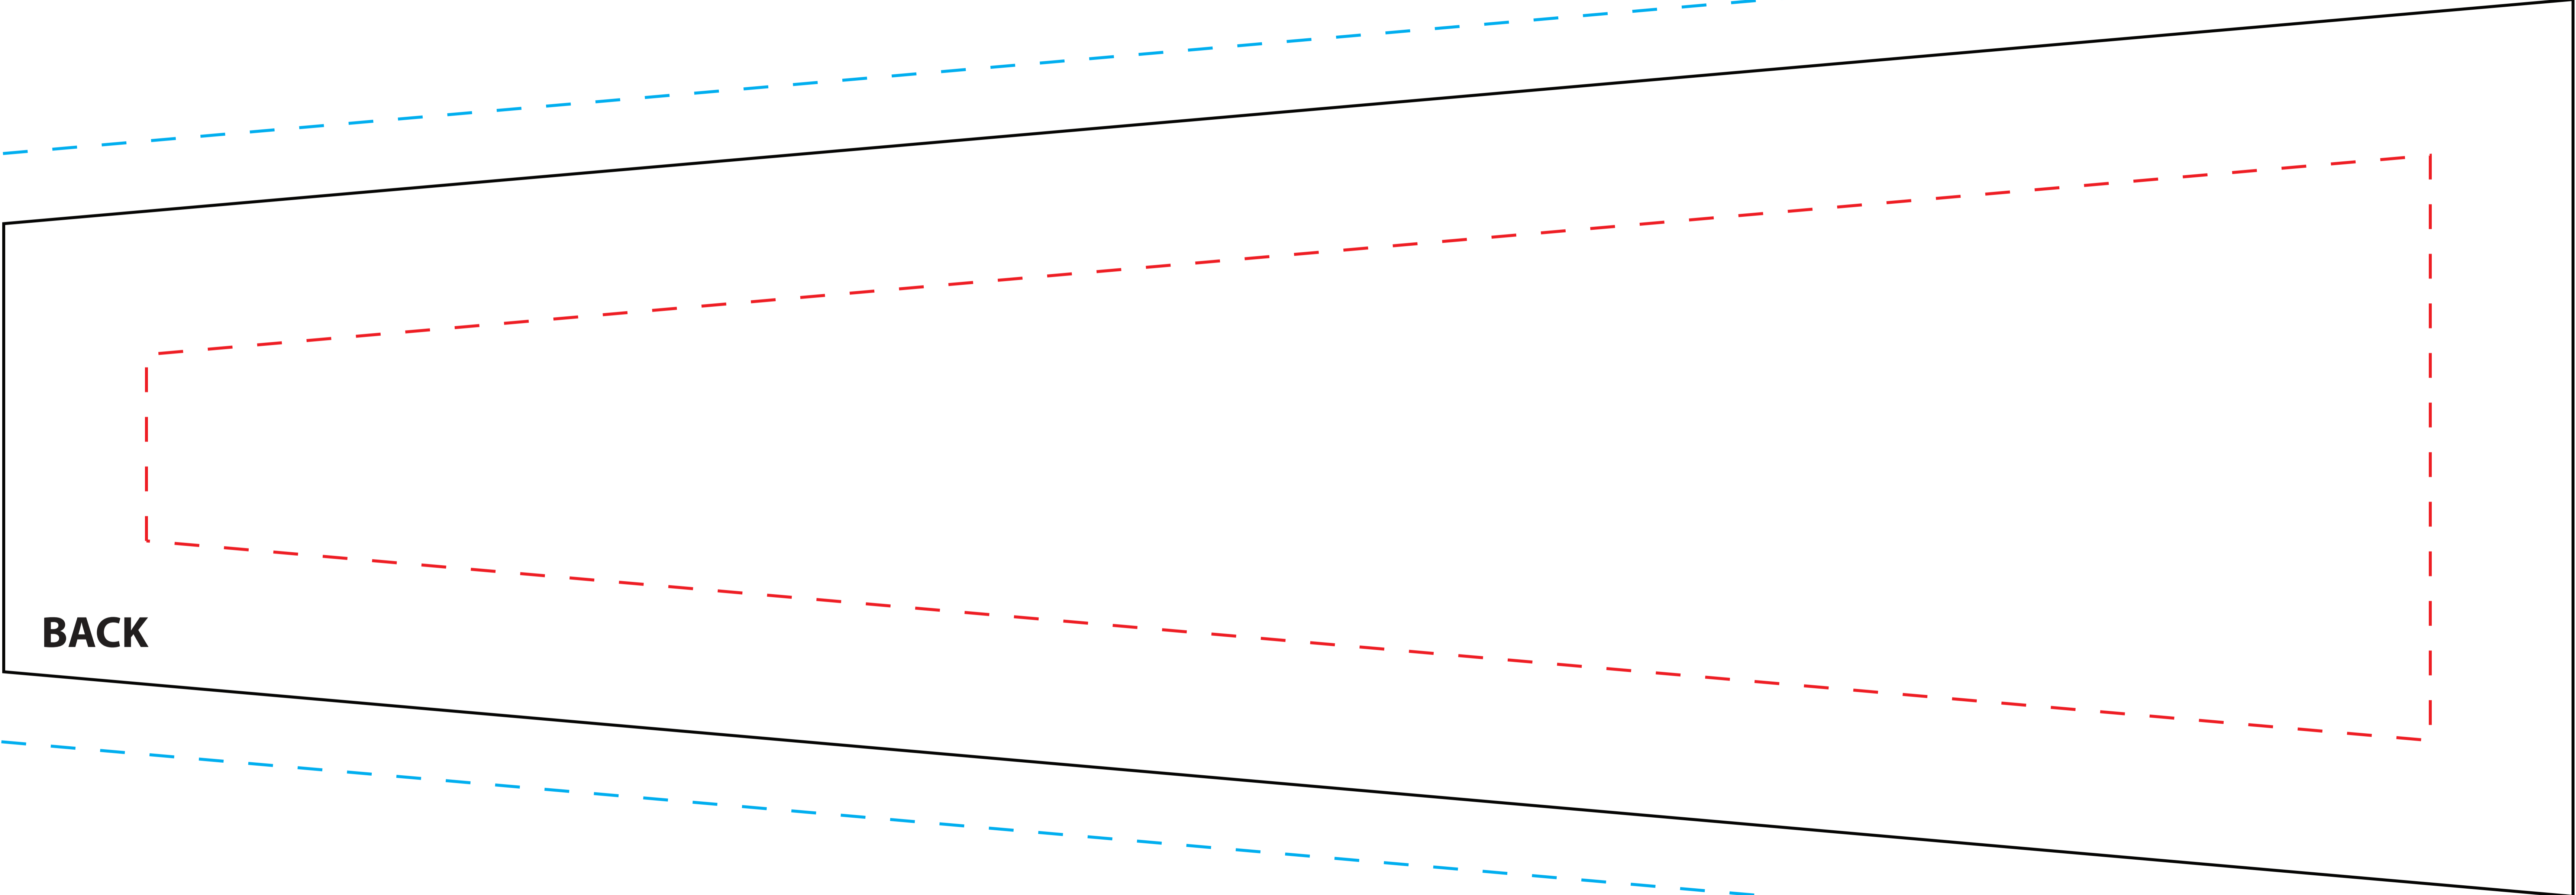

To be used properly, this template must be opened in a vector based graphic program like Adobe Illustrator.

8" x 36" Windsock Template (100% Scale)

WIND-8X36

Imprint Areas: 8" x 32"

Notes:

- Keep all artwork away from the edge (reflected by the **red dotted line**) of the template.
- Any artwork that is intended to run off the edge requires bleed past the edges (reflected by the **blue dotted line**).
- **Use ONLY Pantone Solid Coated colors**
- **Convert all text to outlines**

Imprint Area

Bleed Area

FRONT

BACK