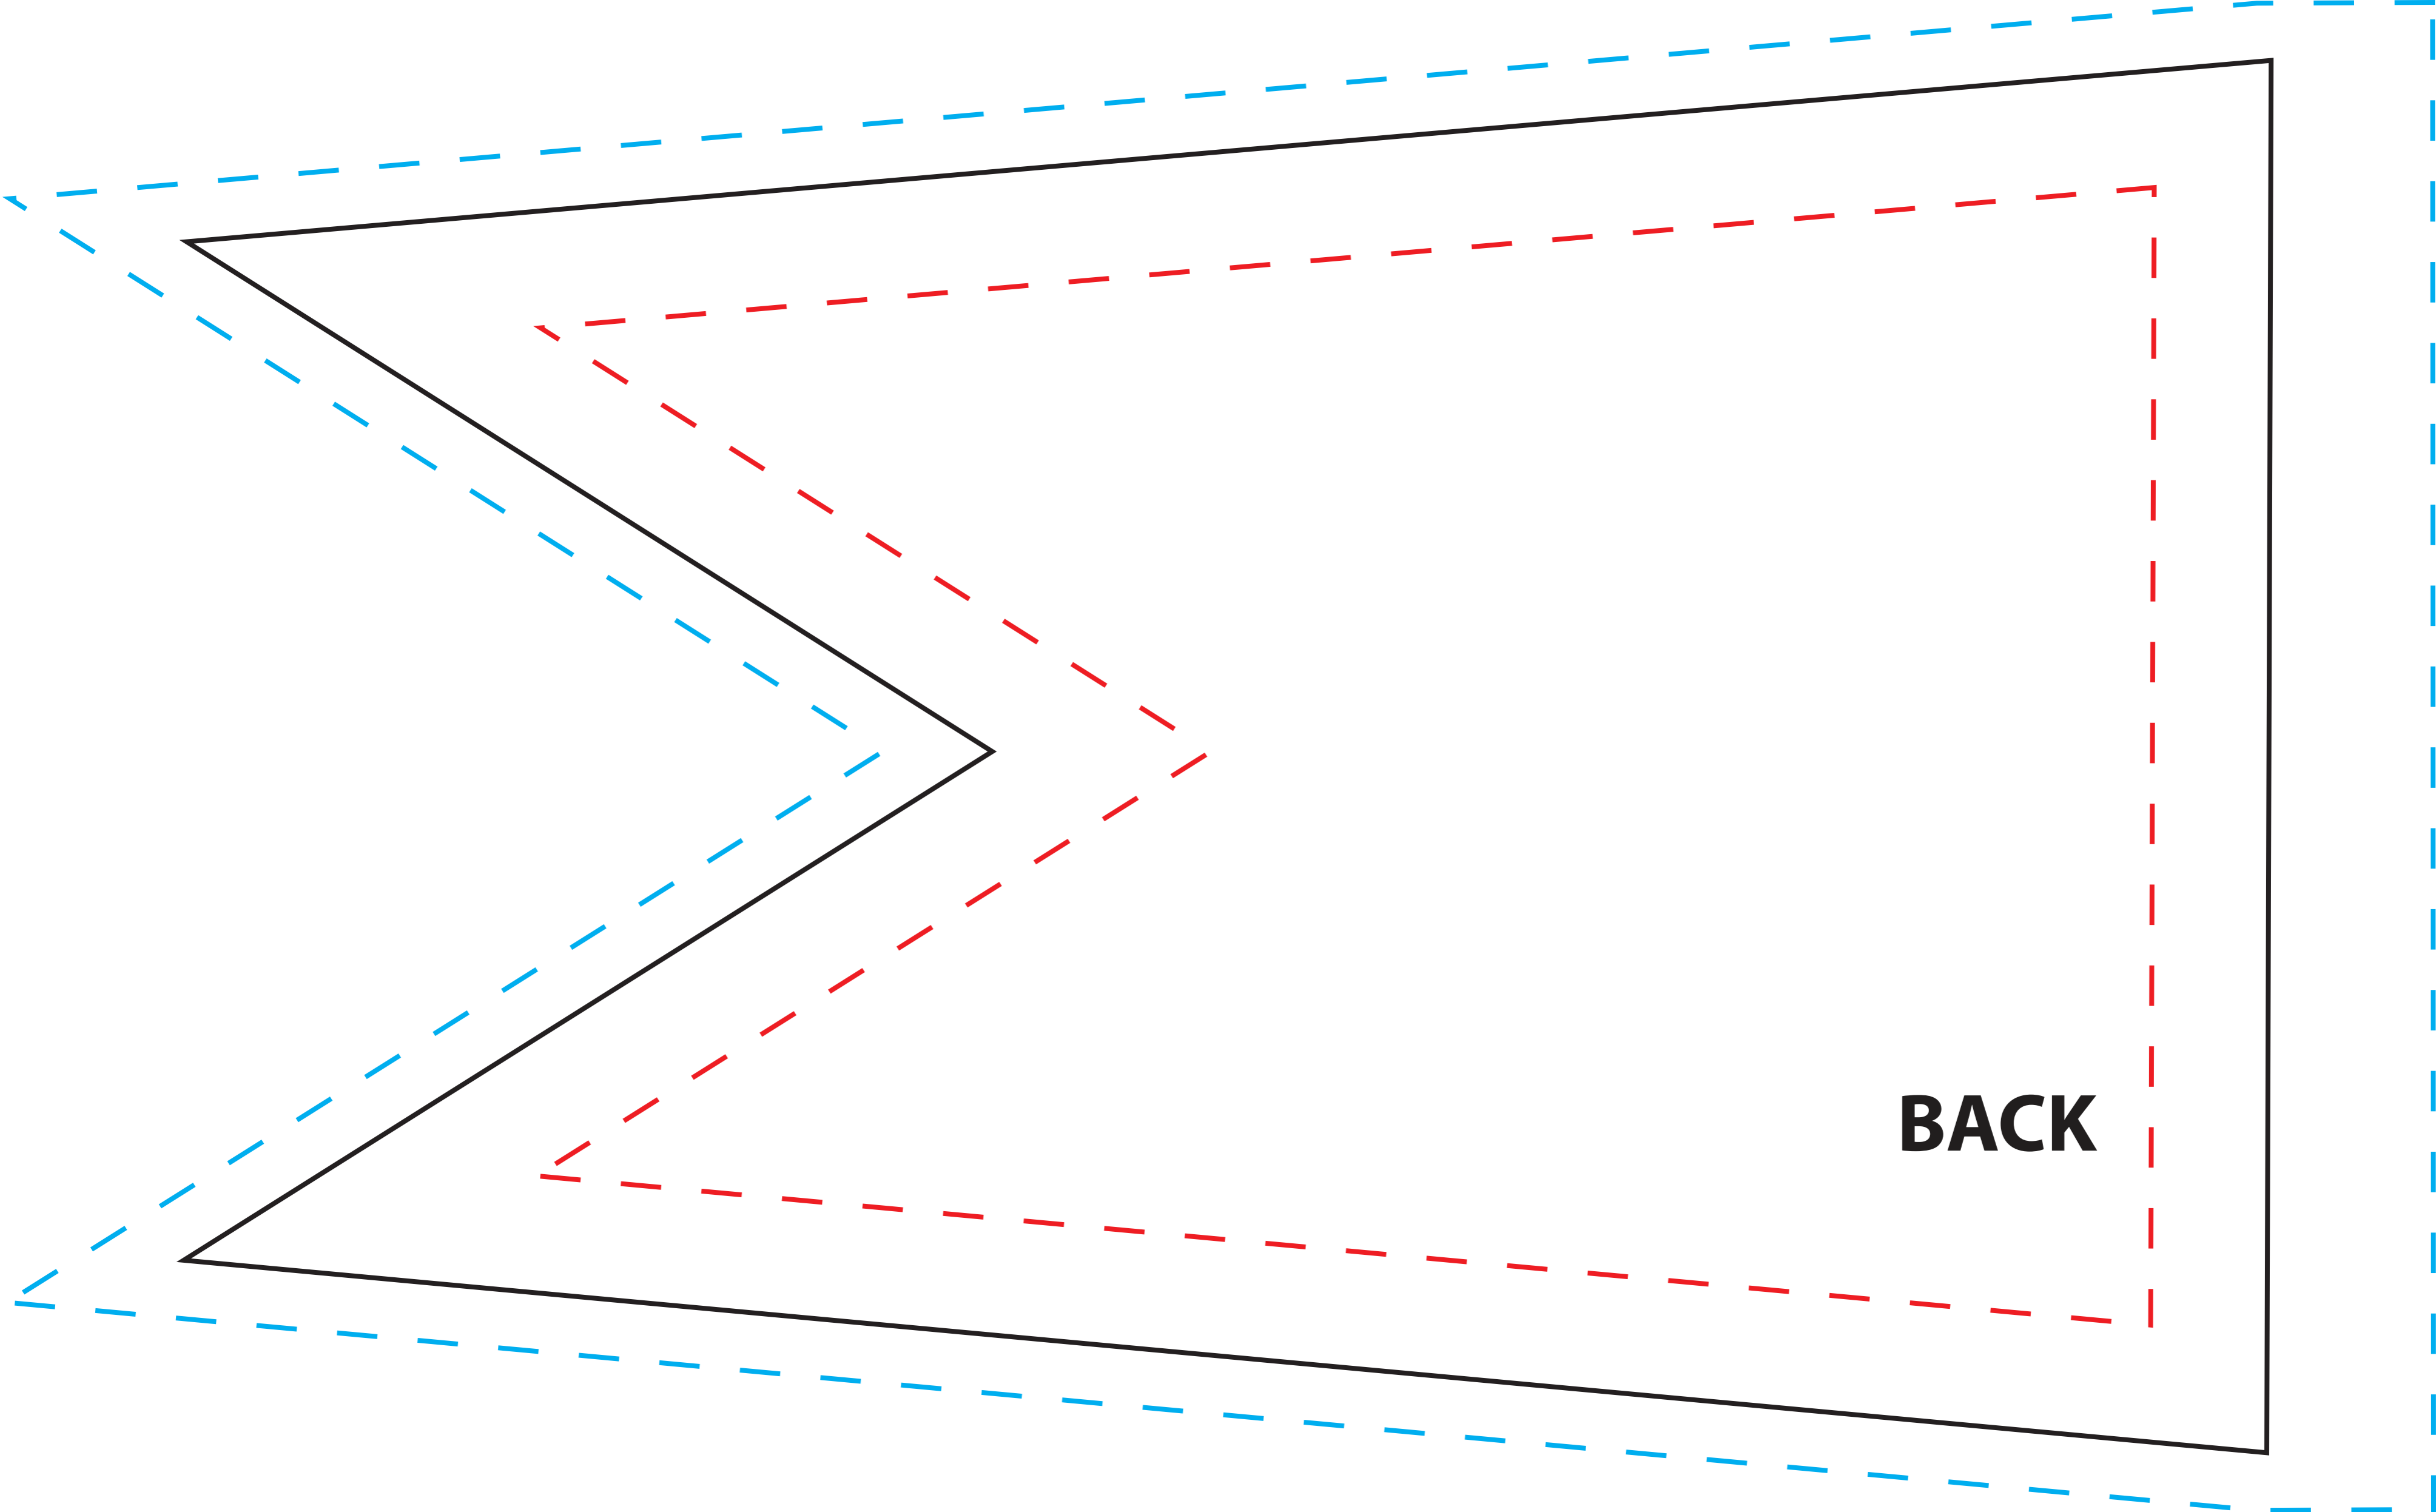

To be used properly, this template must be opened in a vector based graphic program like Adobe Illustrator.

12" x 18" Swallowtail Boat Flag Template (100% Scale)

CBS-1218PD

Imprint Area: 9.75" x 14"

Notes:

- Keep all artwork away from the edge (reflected by the red dotted line) of the template
- Any artwork that is intended to run off the edge requires bleed past the edge (reflected by the blue dotted line)
- **Use ONLY Pantone Solid Coated colors**
- **Convert all text to outlines**

Imprint Area

FRONT

Bleed Area

BACK