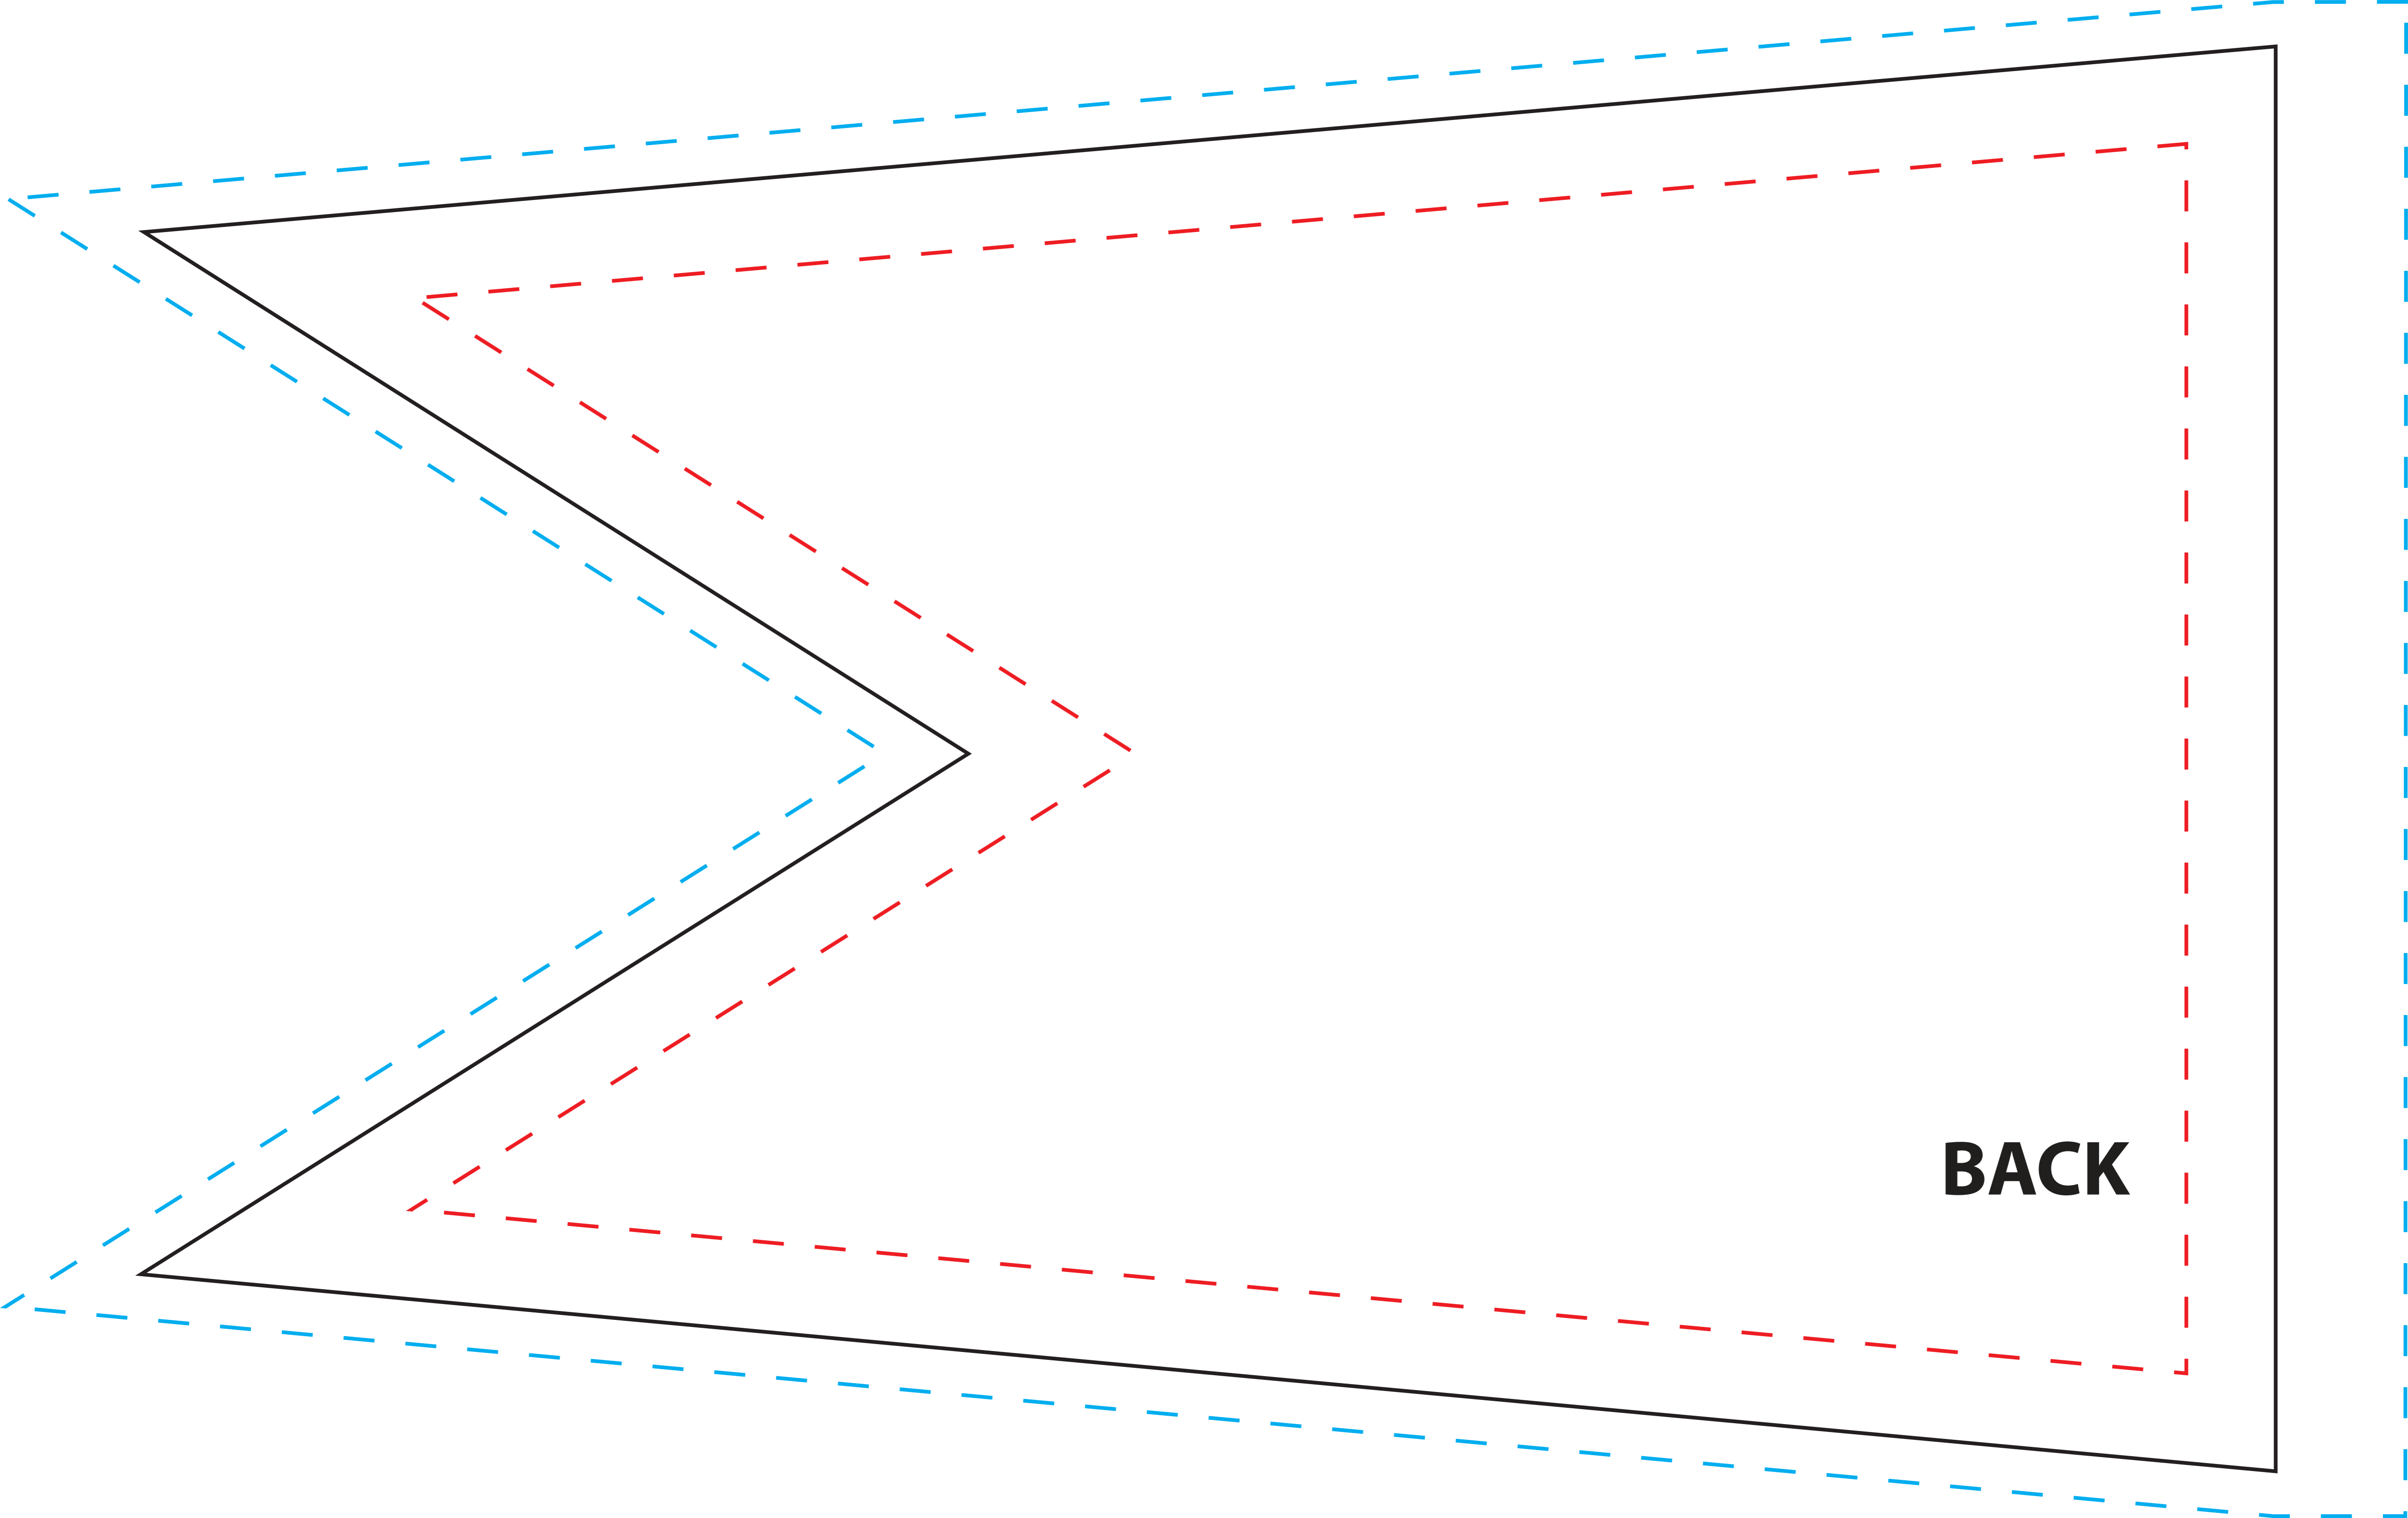

To be used properly, this template must be opened in a vector based graphic program like Adobe Illustrator.

16" x 24" Swallowtail Boat Flag Template (100% Scale)  
CBS-1624PD  
Imprint Area: 13.75" x 20"

Notes:

- Keep all artwork away from the edge (reflected by the **red dotted line**) of the template
- Any artwork that is intended to run off the edge requires bleed past the edge (reflected by the **blue dotted line**)
- **Use ONLY Pantone Solid Coated colors**
- **Convert all text to outlines**

**FRONT**

Imprint Area

Bleed Area

**BACK**