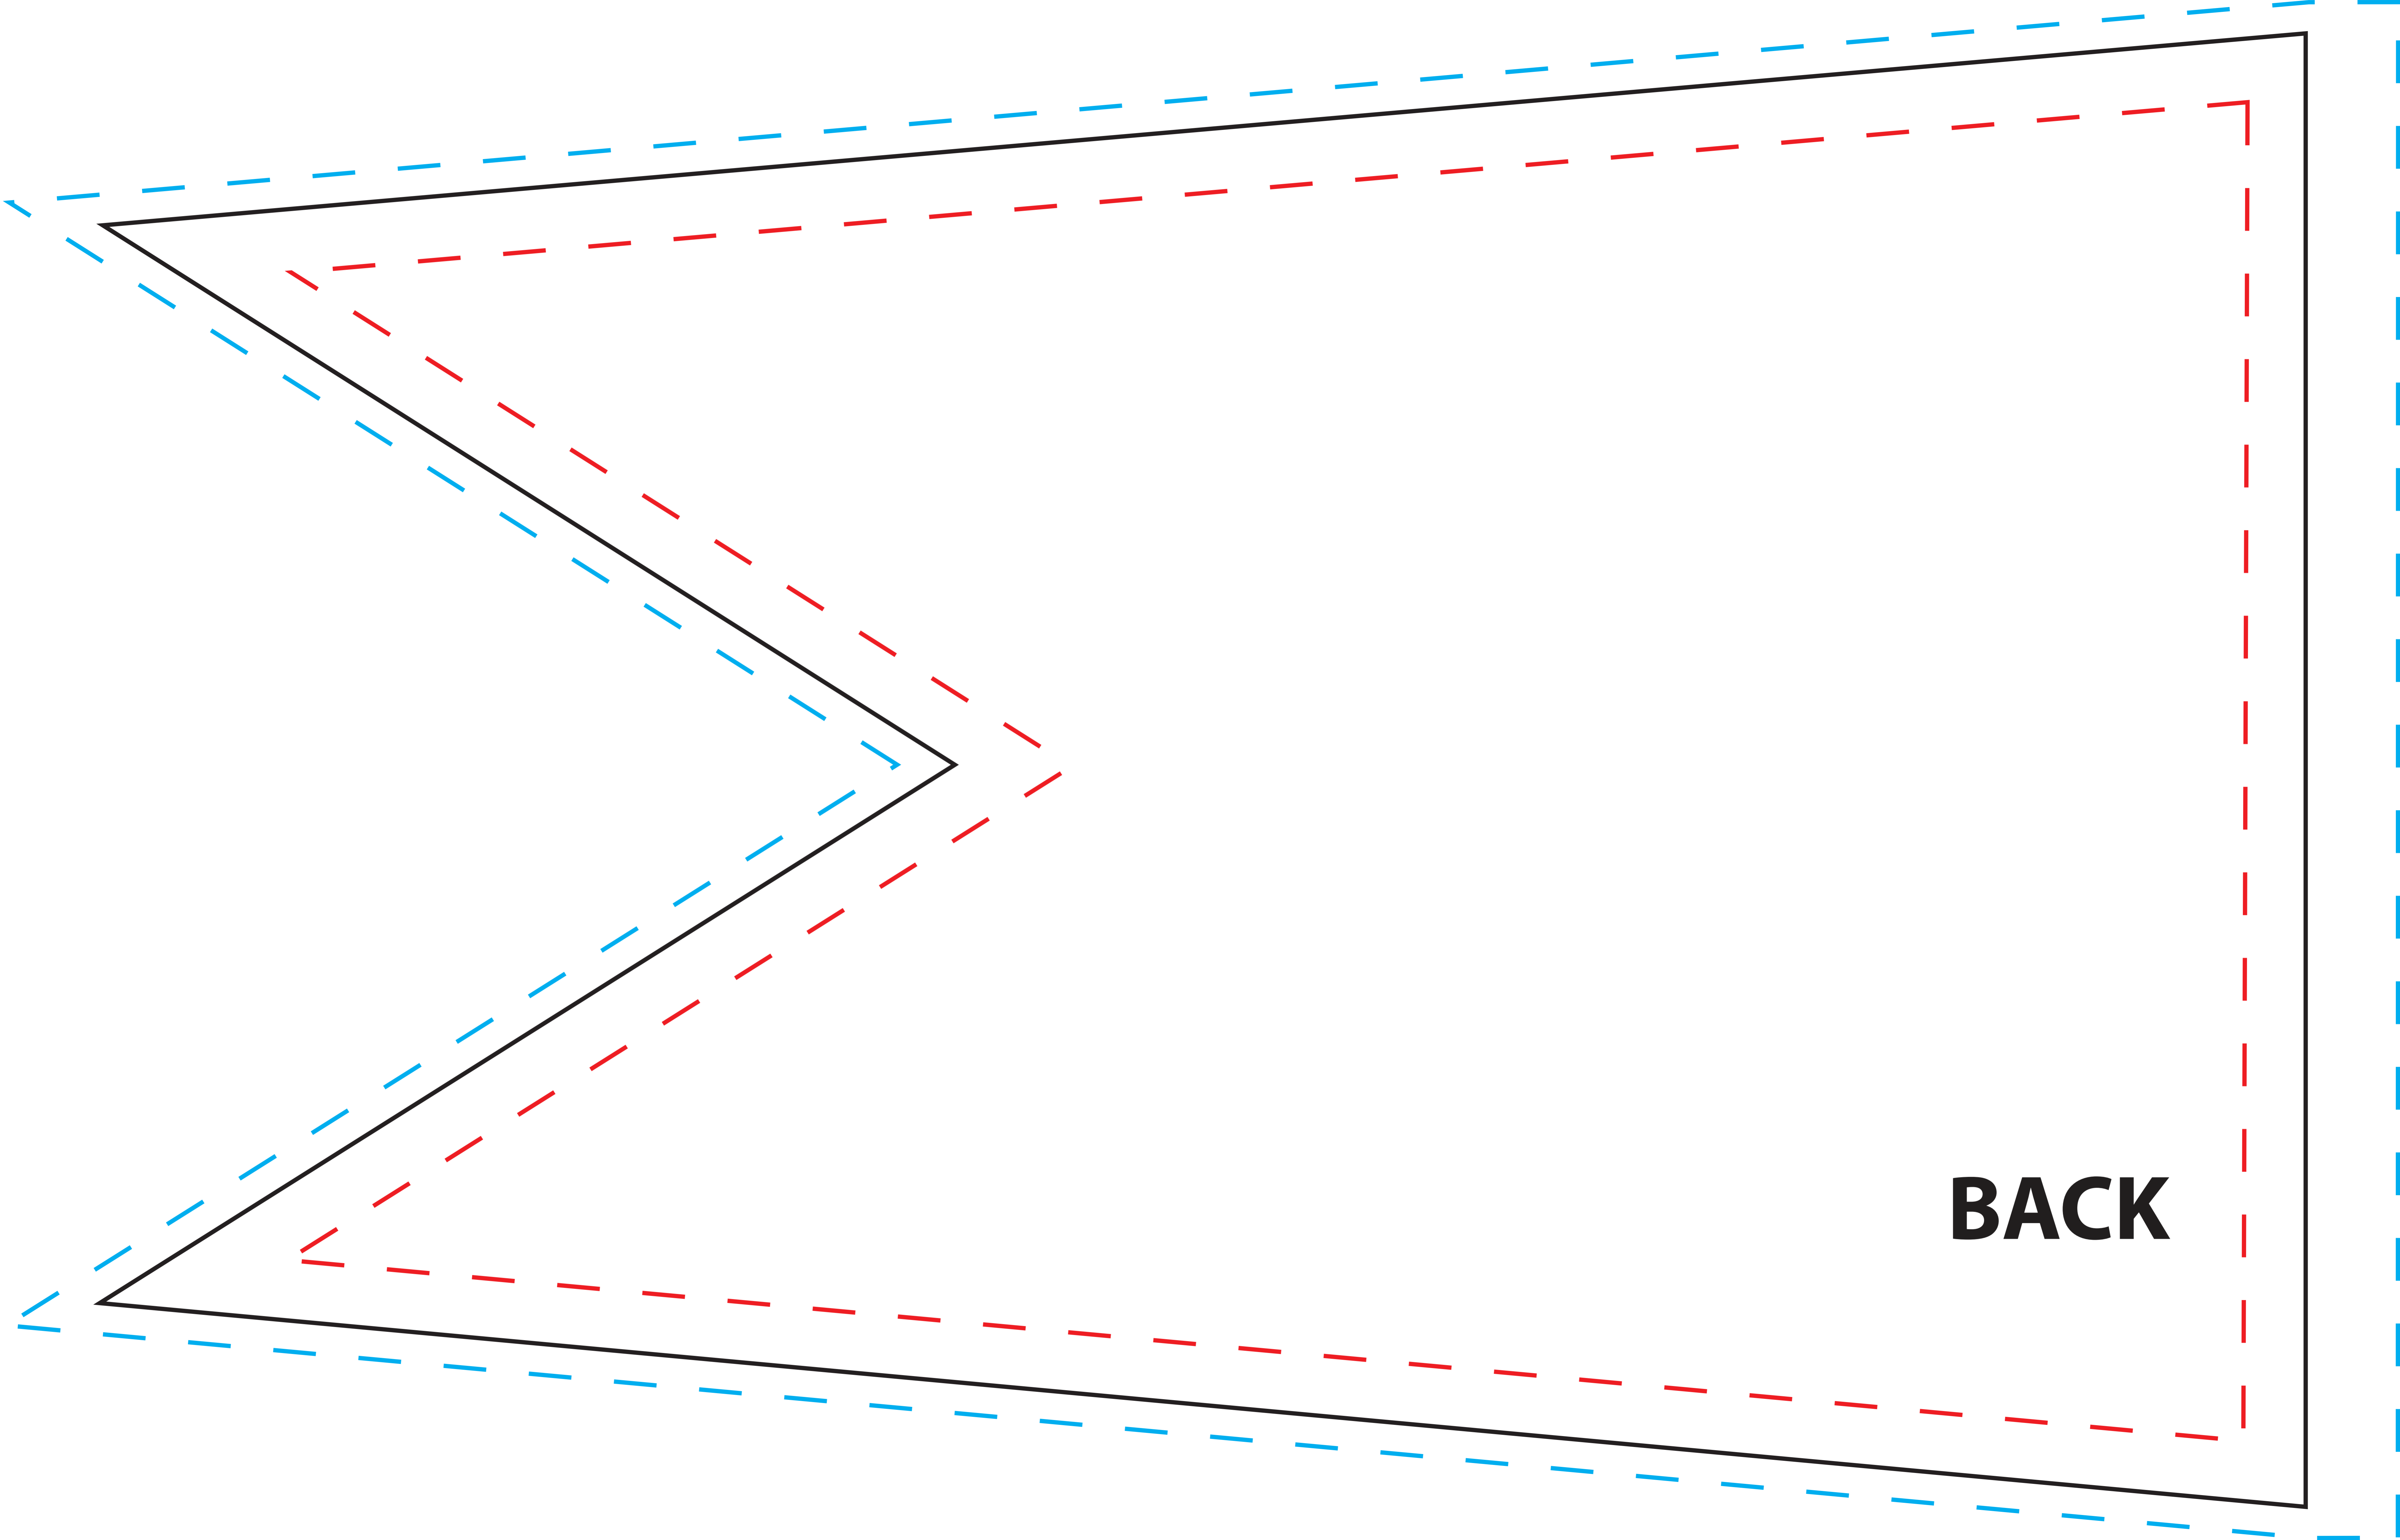

To be used properly, this template must be opened in a vector based graphic program like Adobe Illustrator.

24" x 36" Swallowtail Boat Flag Template (100% Scale)

CBS-2436PD

Imprint Area: 21.75" x 32"

Notes:

- Keep all artwork away from the edge (reflected by the **red dotted line**) of the template
- Any artwork that is intended to run off the edge requires bleed past the edge (reflected by the **blue dotted line**)
- **Use ONLY Pantone Solid Coated colors**
- **Convert all text to outlines**

FRONT

Imprint Area

Bleed Area

BACK