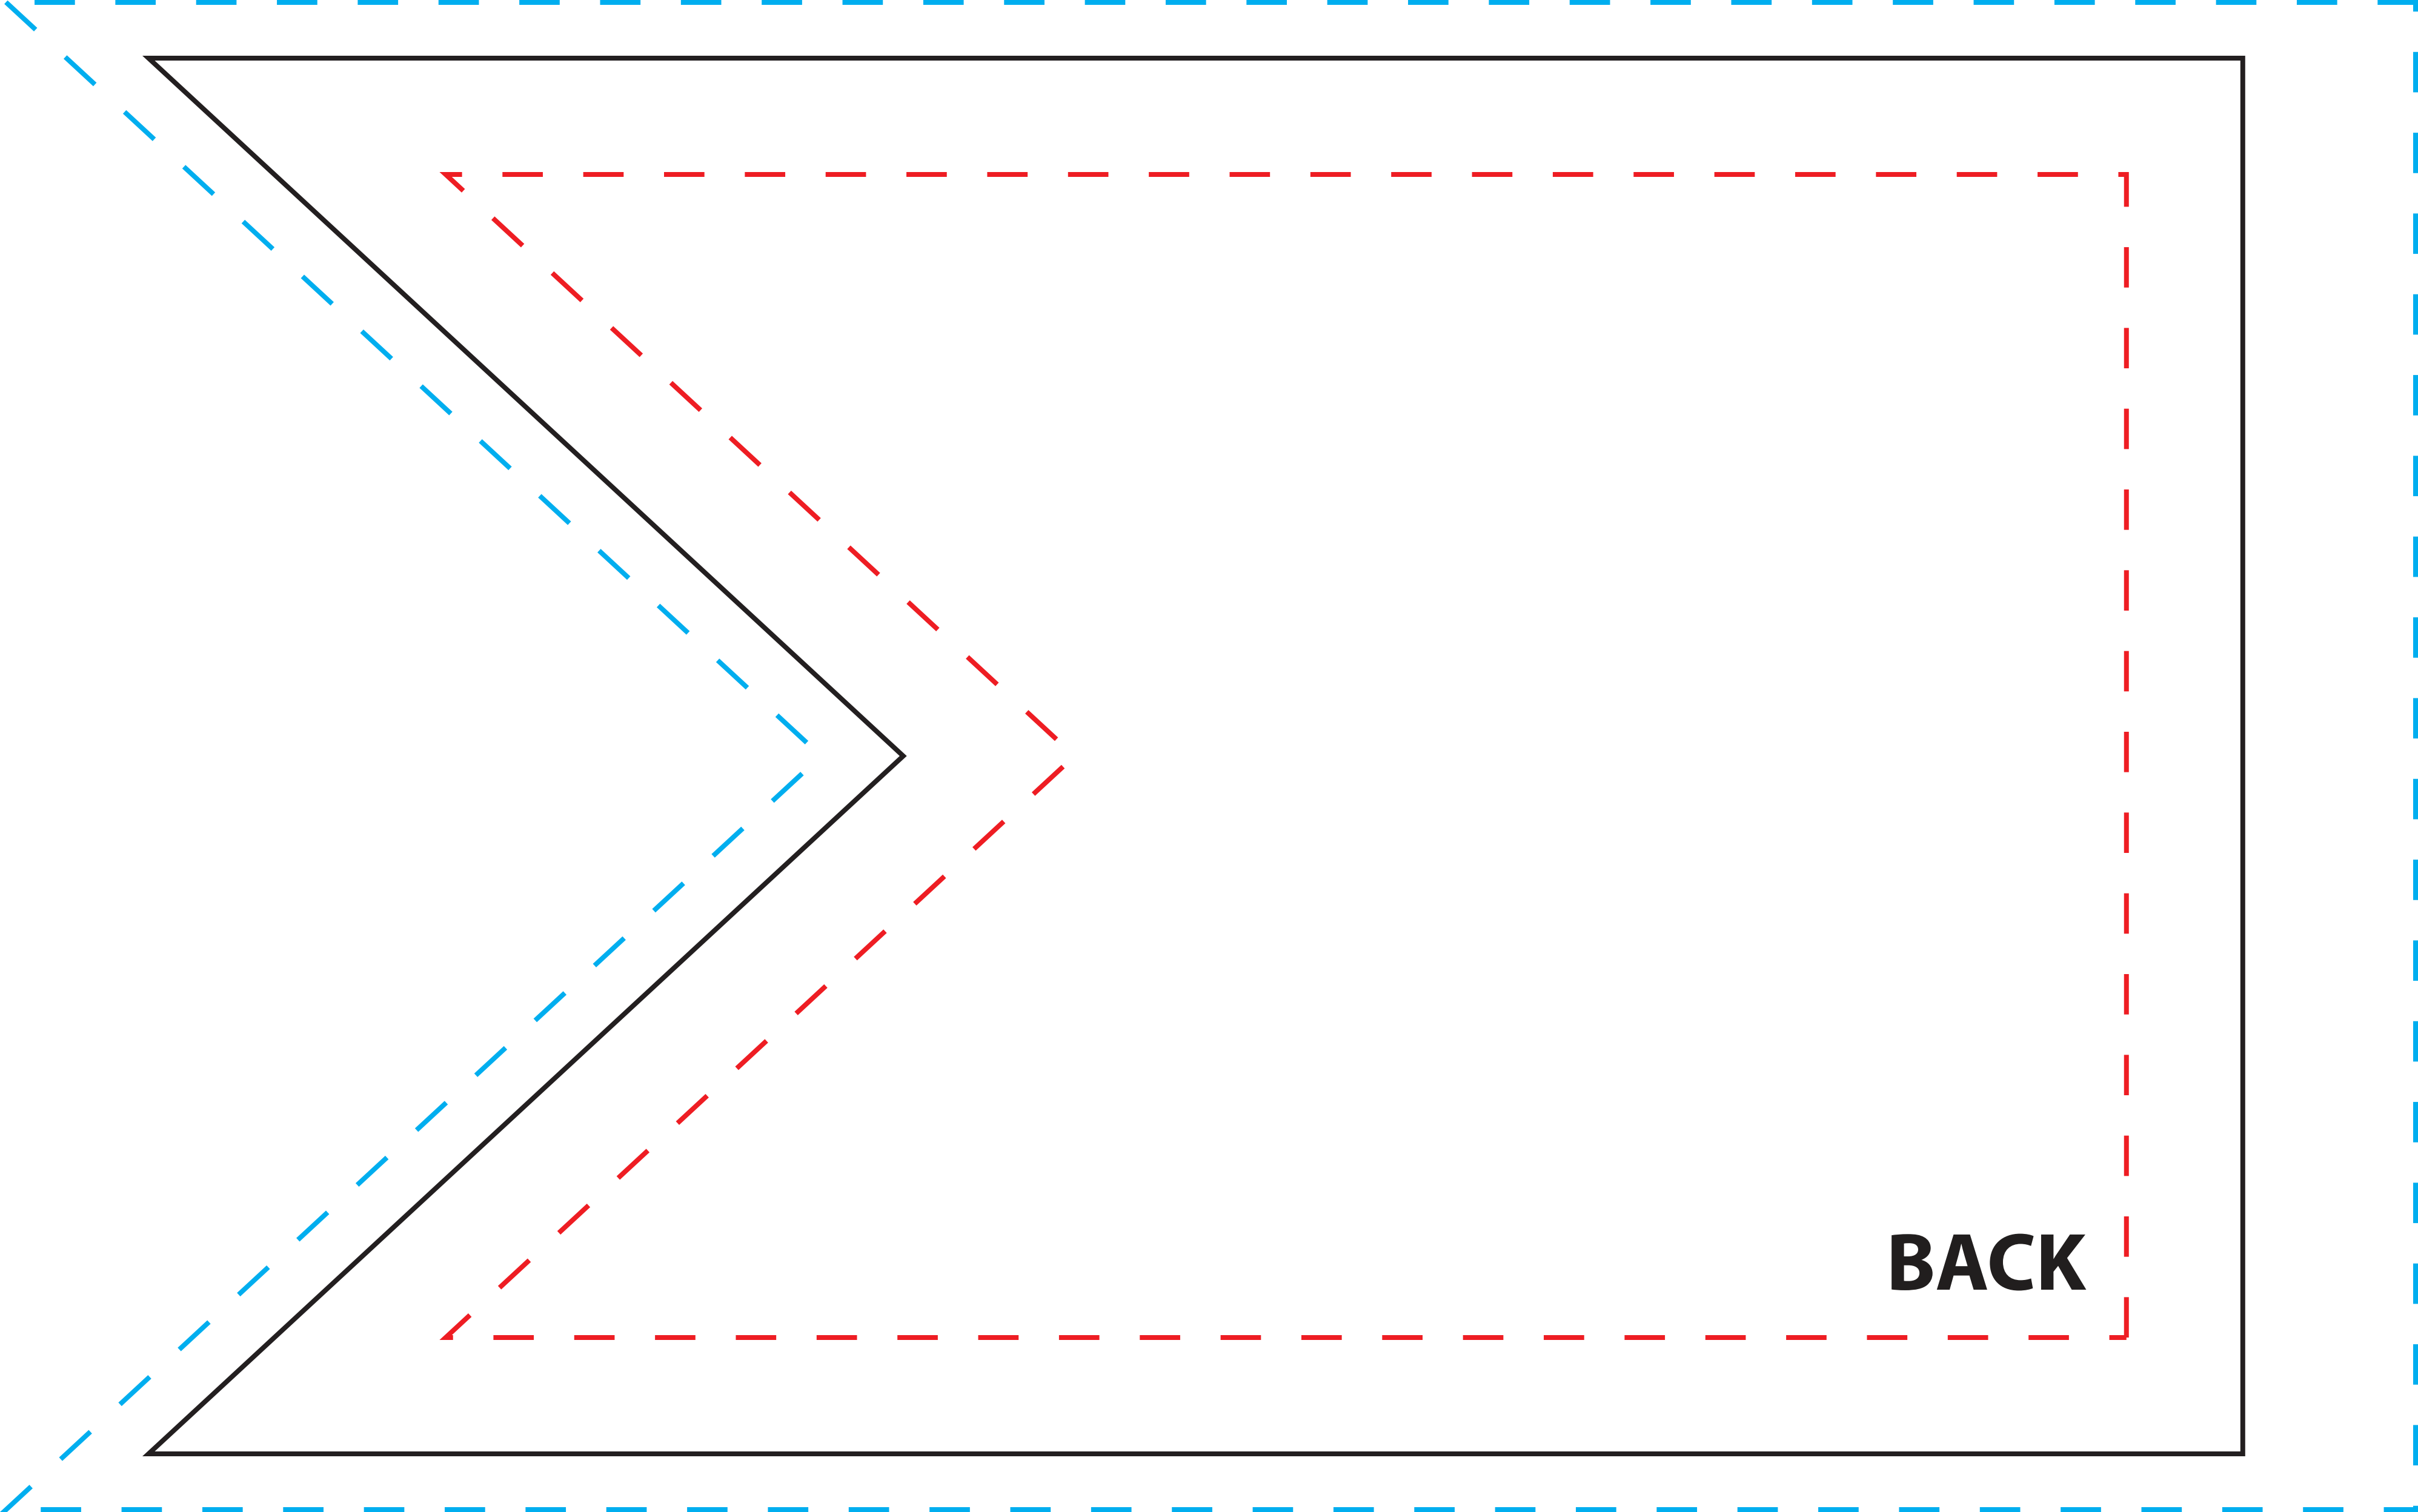

To be used properly, this template must be opened in a vector based graphic program like Adobe Illustrator.

12" x 18" Guidon Boat Flag Template (100% Scale)  
CBG-1218PD  
Imprint Area: 10" x 14.5"

Notes:

- Keep all artwork away from the edge (reflected by the **red dotted line**) of the template
- Any artwork that is intended to run off the edge requires bleed past the edge (reflected by the **blue dotted line**)
- **Use ONLY Pantone Solid Coated colors**
- **Convert all text to outlines**

Imprint Area

Bleed Area

**FRONT**

**BACK**