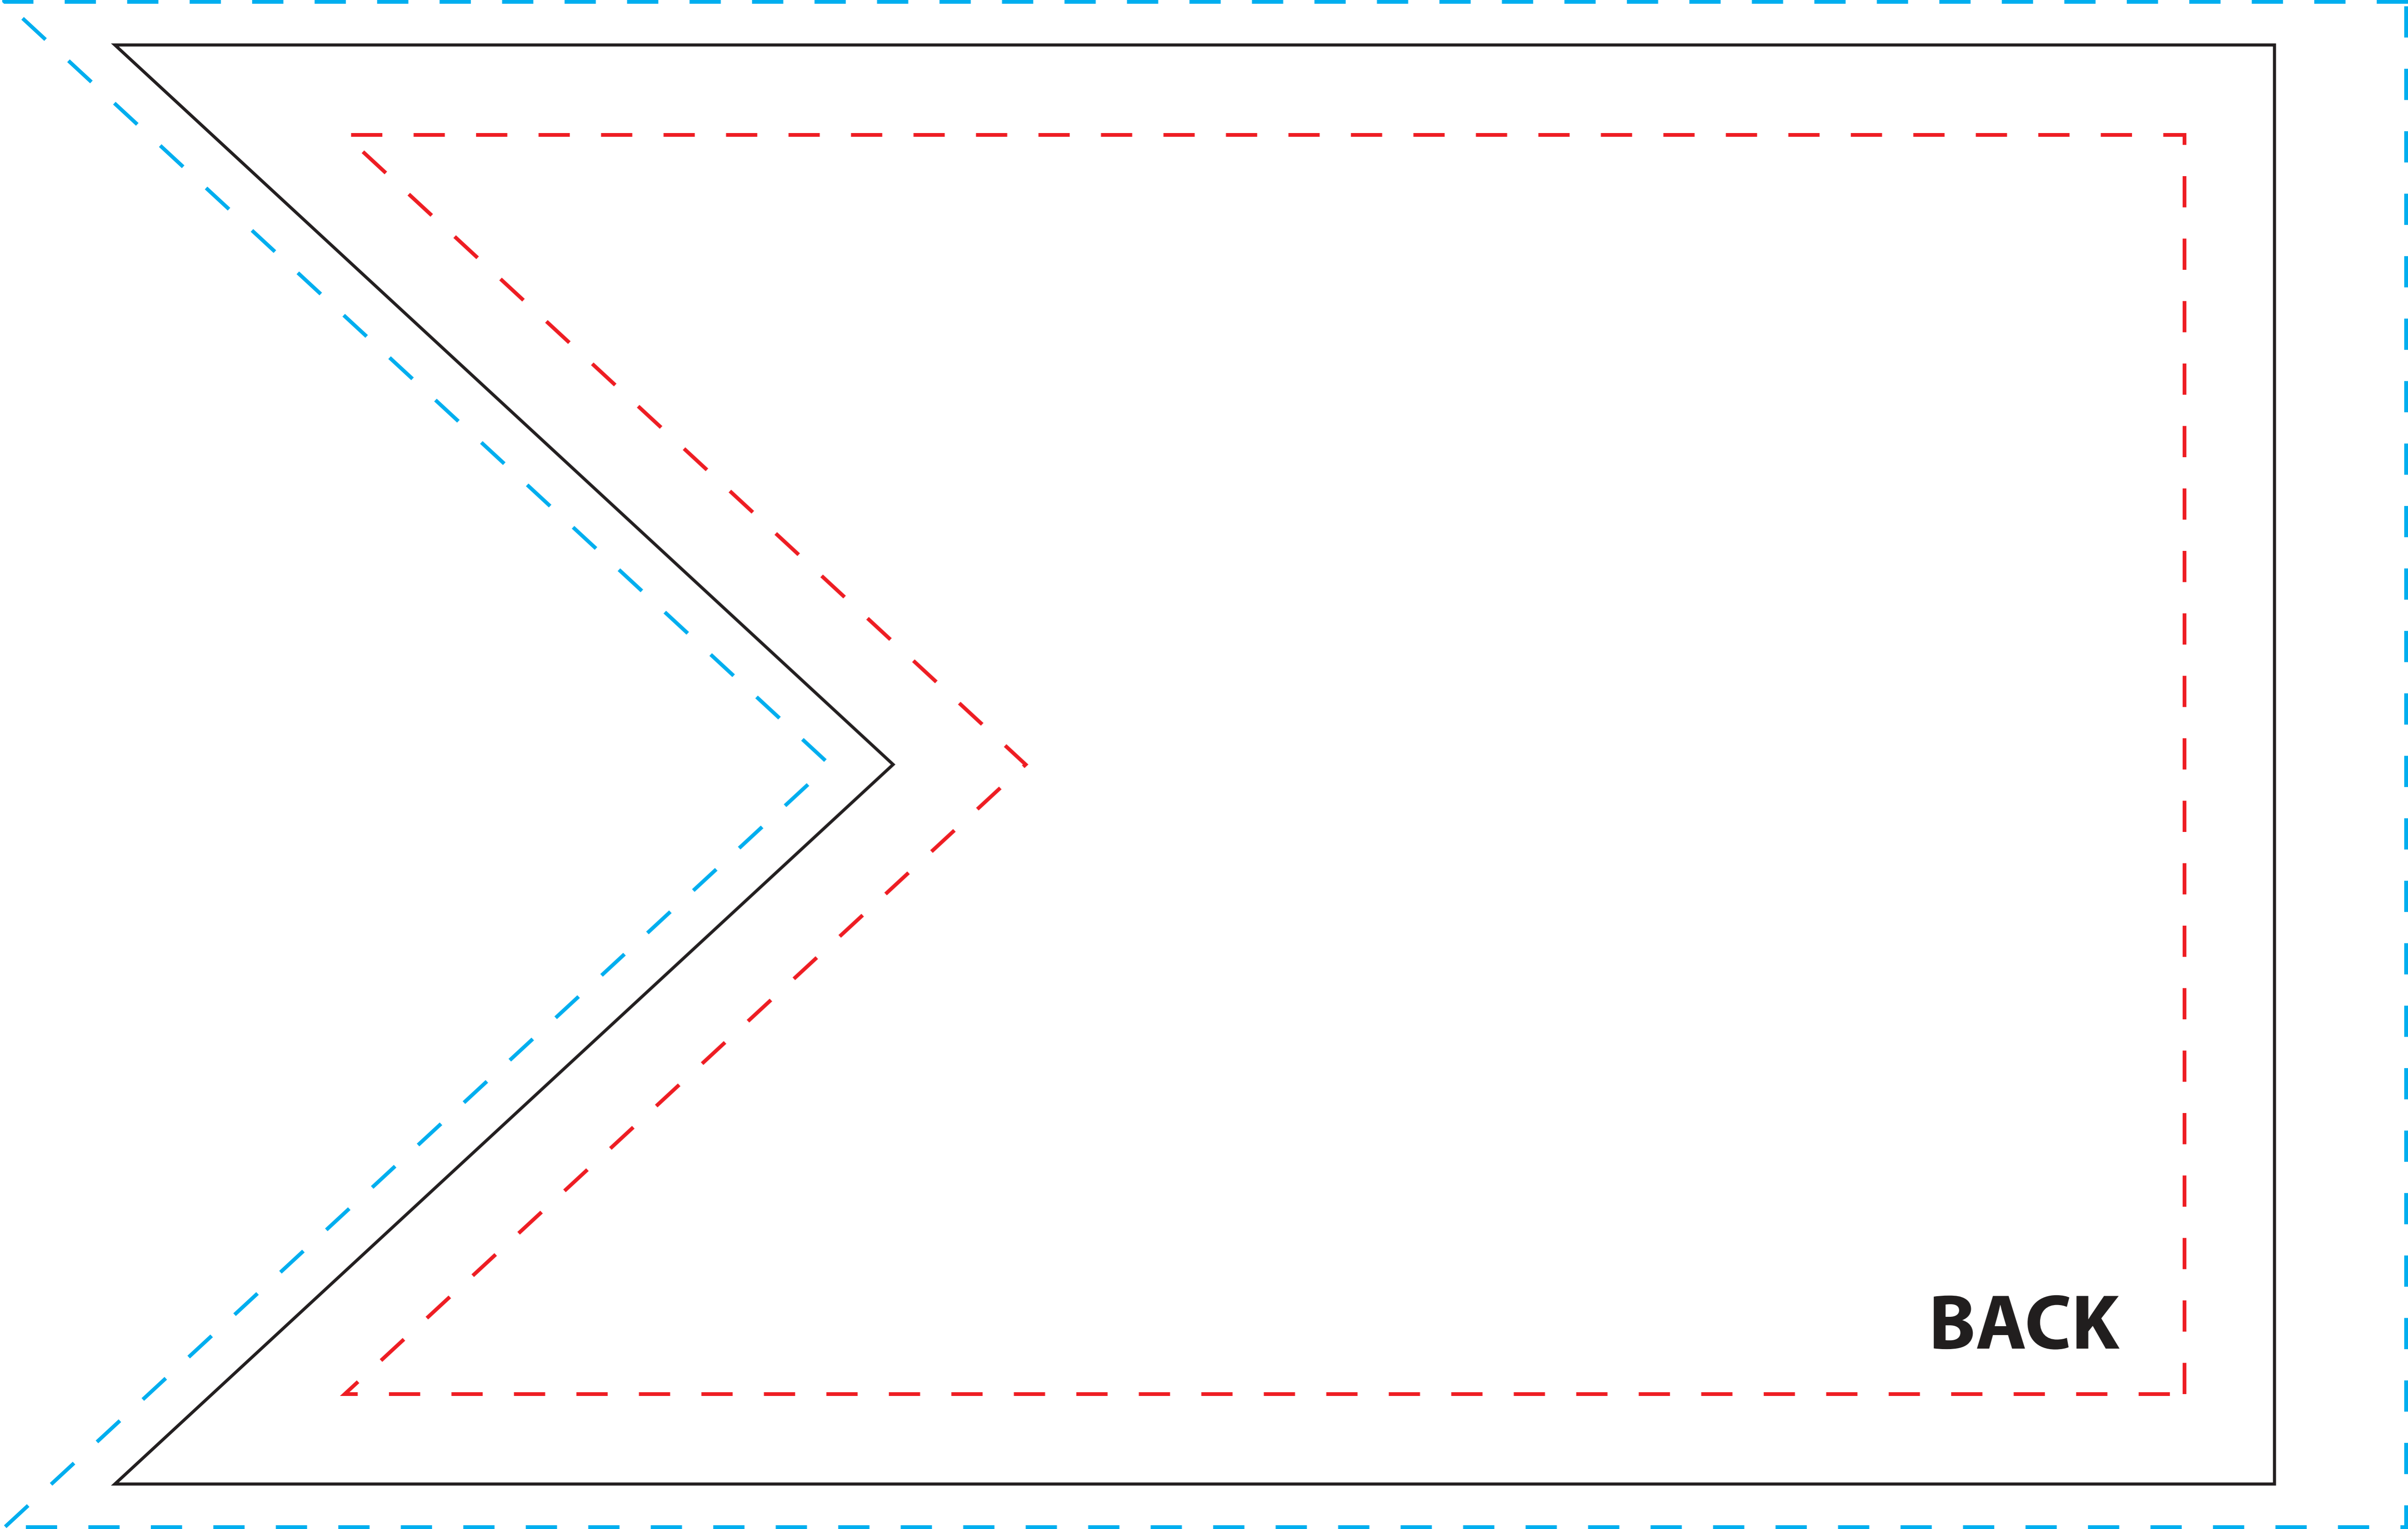

To be used properly, this template must be opened in a vector based graphic program like Adobe Illustrator.

16" x 24" Guidon Boat Flag Template (100% Scale)

CBG-1624PD

Imprint Area: 14" x 20.5"

Notes:

- Keep all artwork away from the edge (reflected by the **red dotted line**) of the template
- Any artwork that is intended to run off the edge requires bleed past the edge (reflected by the **blue dotted line**)
- **Use ONLY Pantone Solid Coated colors**
- **Convert all text to outlines**

Imprint Area

Bleed Area

FRONT

BACK