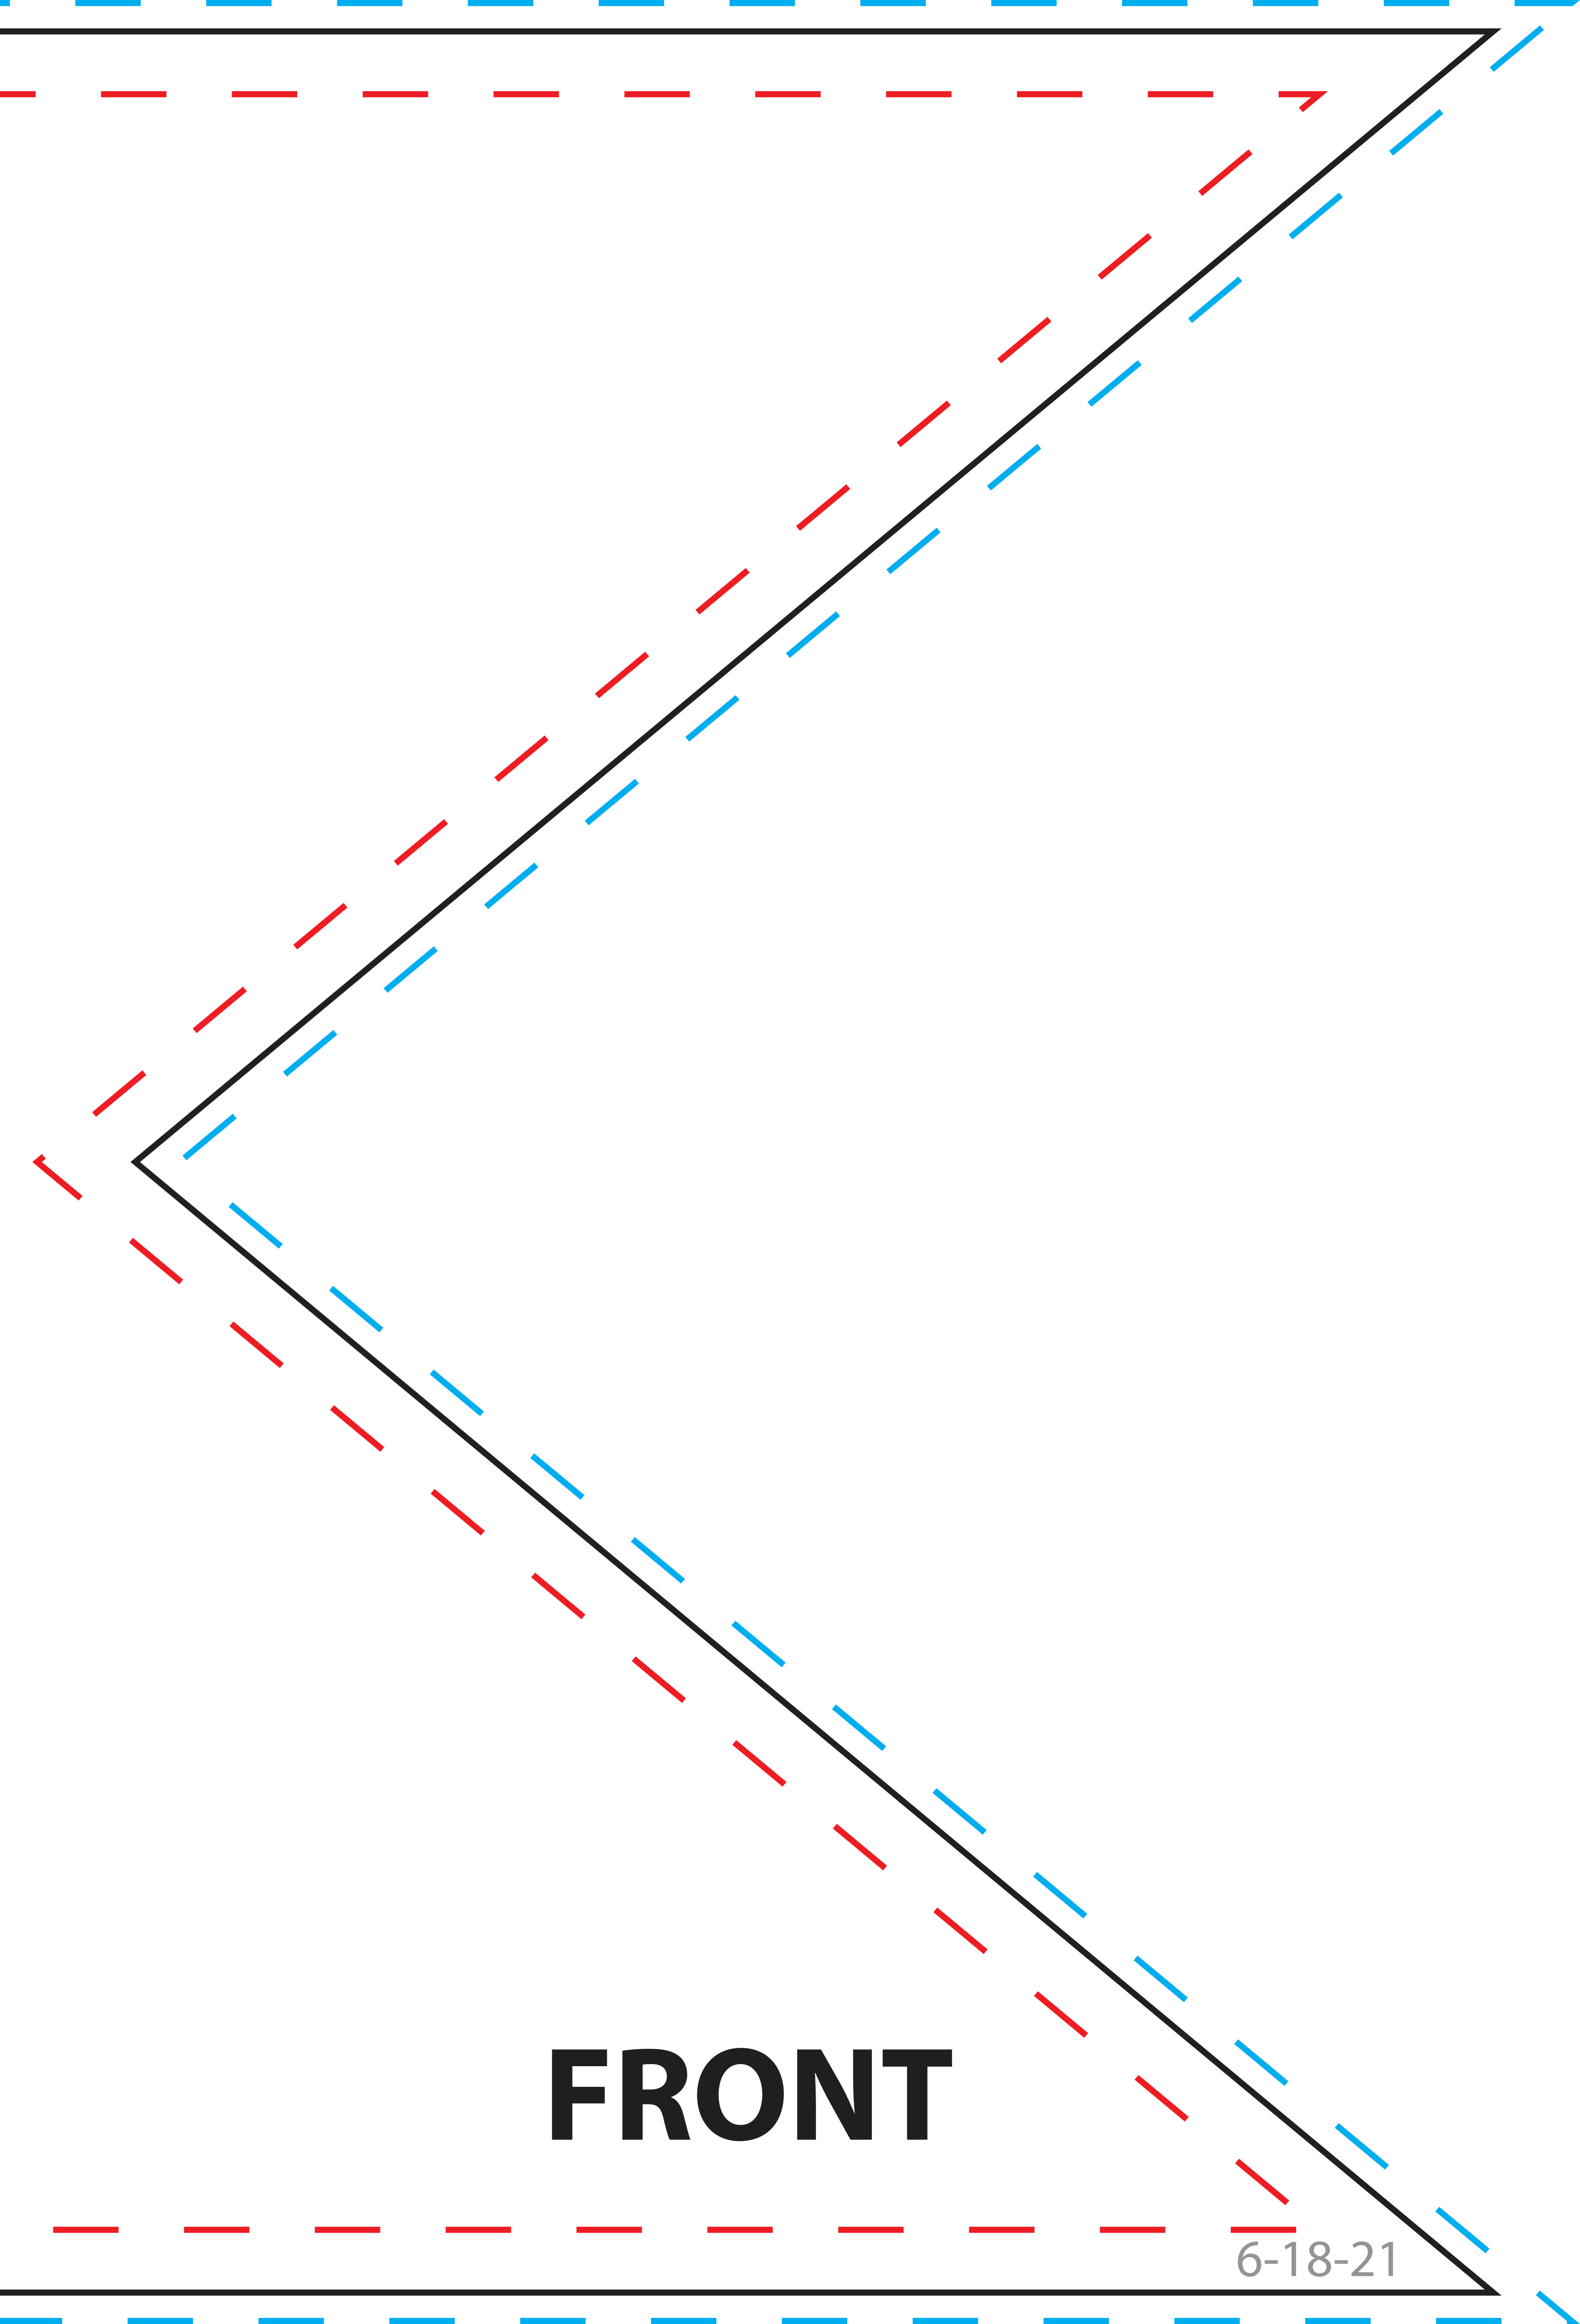

To be used properly, this template must be opened in a vector based graphic program like Adobe Illustrator.

36" x 60" Guidon Boat Flag Template (100% Scale)

CBG-3660PD

Imprint Area: 34" x 56.25"

Notes:

- Keep all artwork away from the edge (reflected by the **red dotted line**) of the template
- Any artwork that is intended to run off the edge requires bleed past the edge (reflected by the **blue dotted line**)
- **Use ONLY Pantone Solid Coated colors**
- **Convert all text to outlines**

Imprint Area

Bleed Area

FRONT

6-18-21

BACK