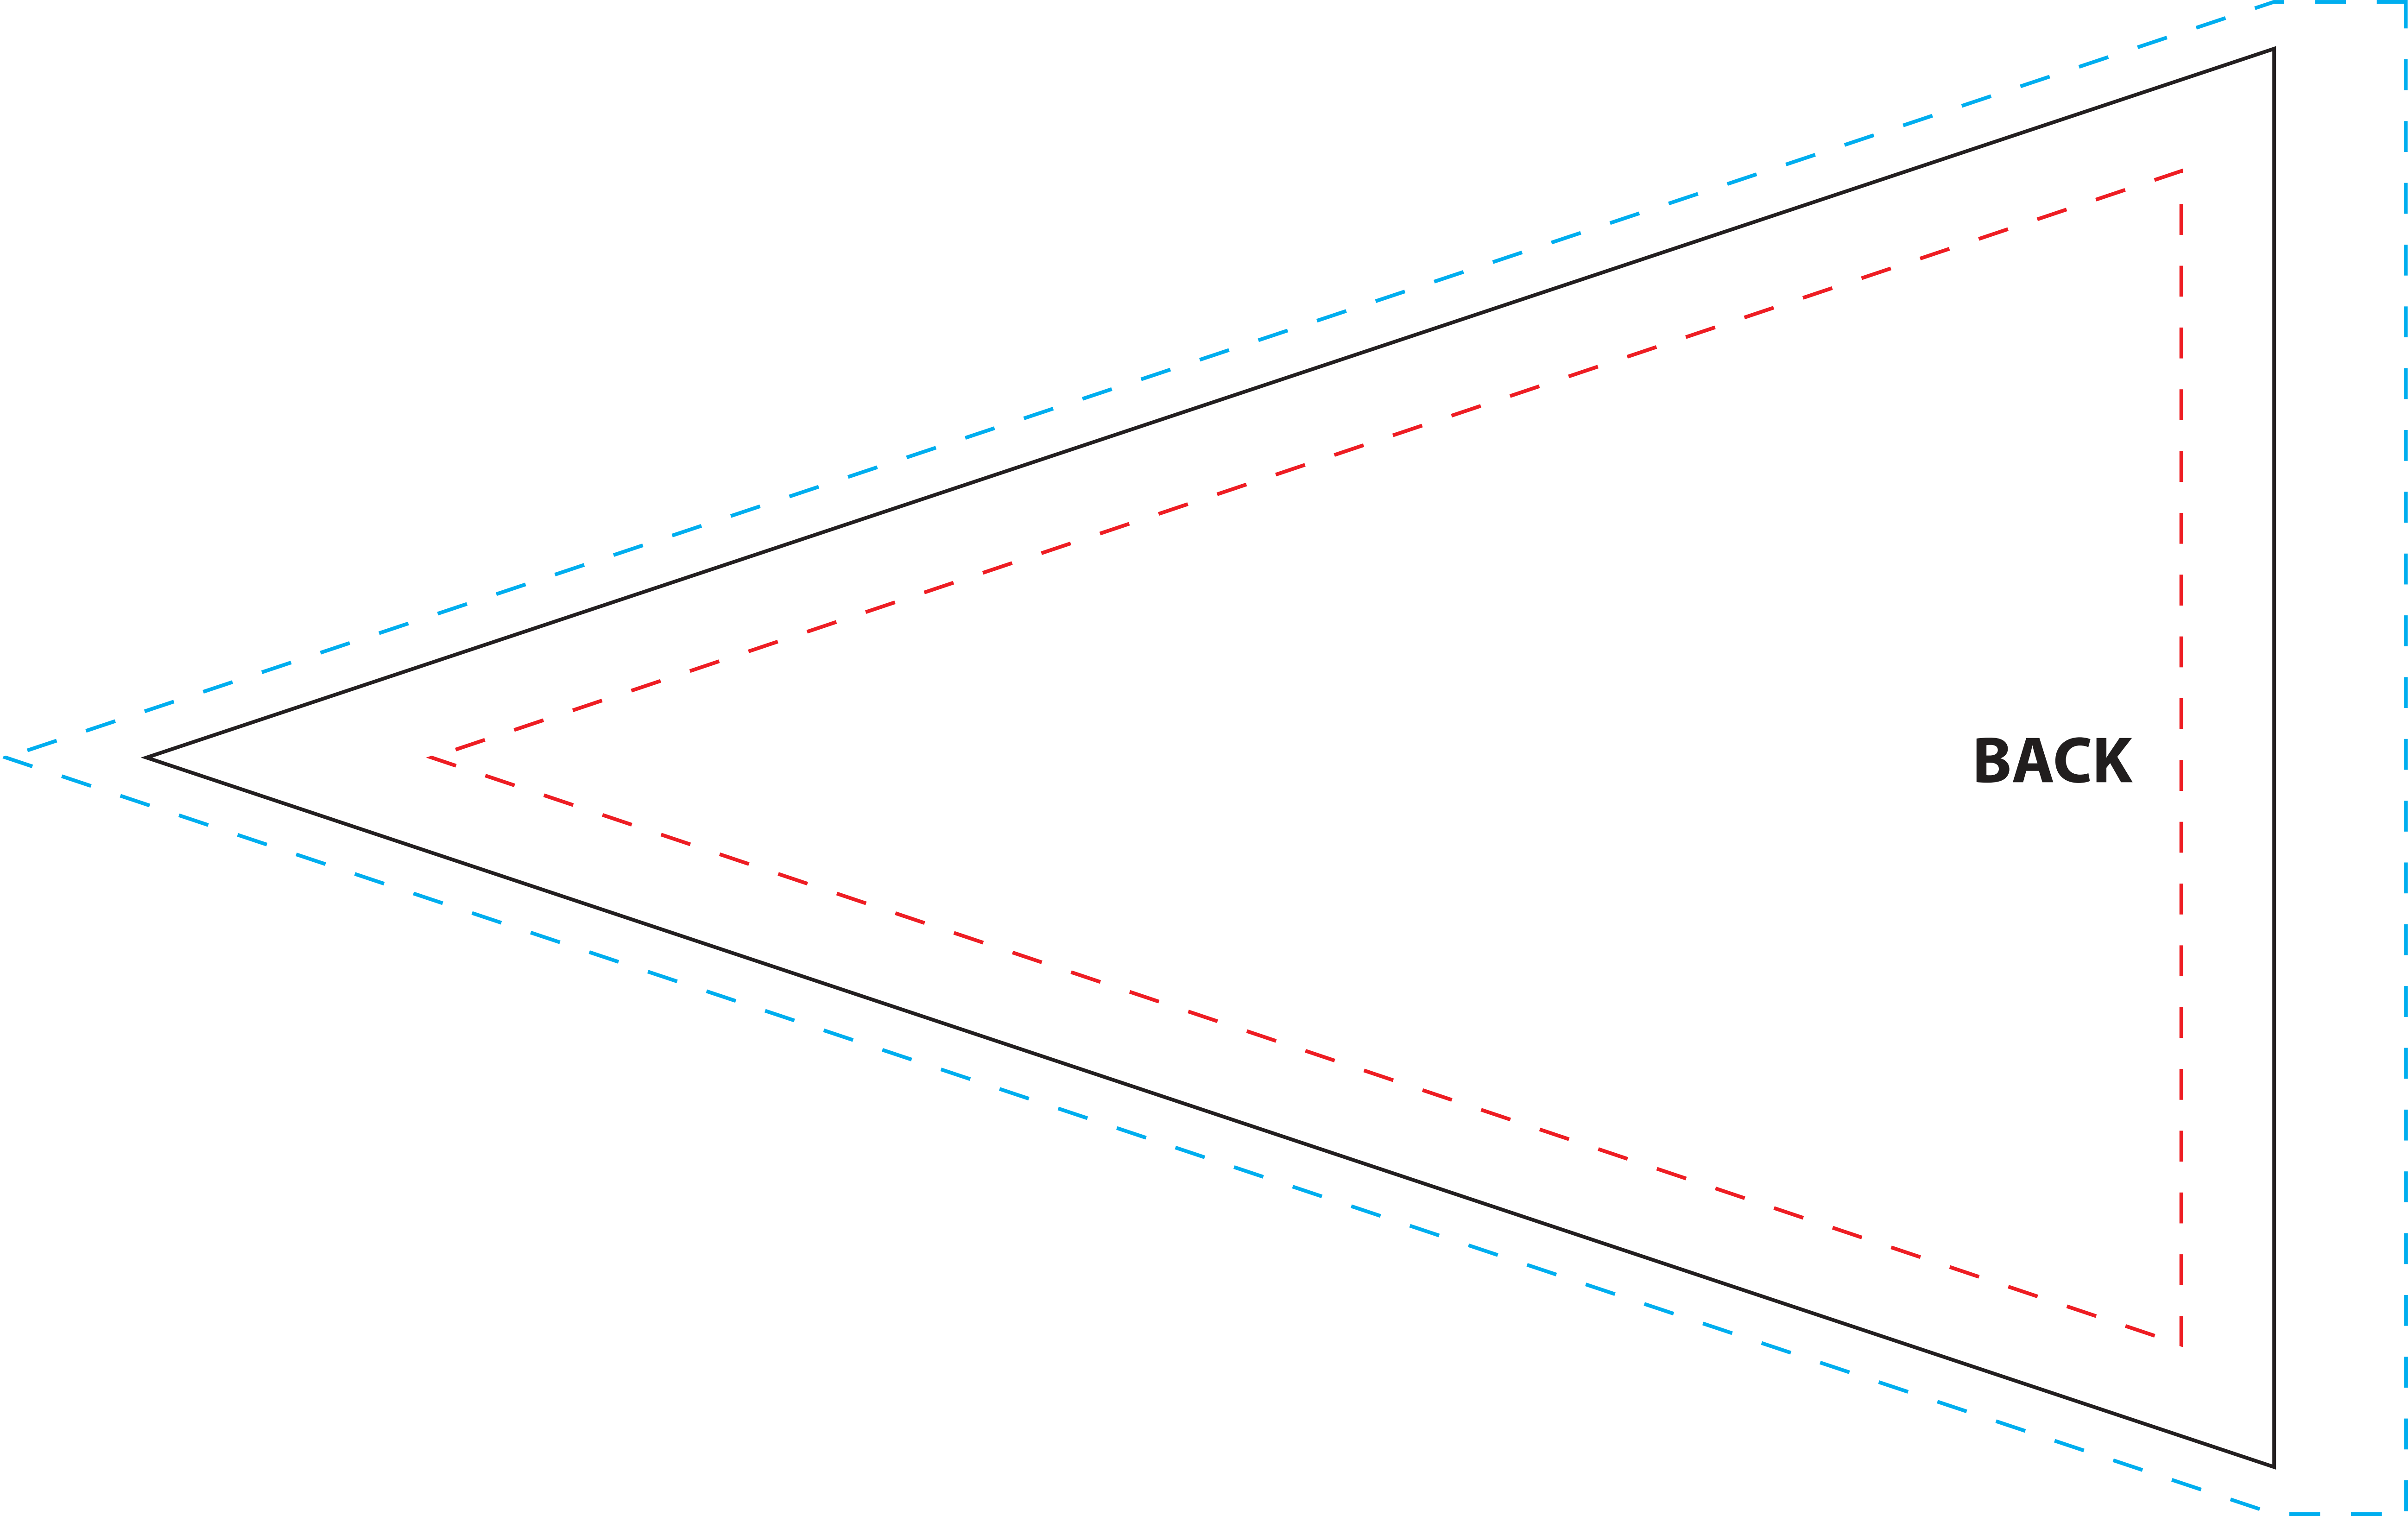

To be used properly, this template must be opened in a vector based graphic program like Adobe Illustrator.

16" x 24" Pennant Boat Flag Template (100% Scale)  
CBP-1624PD  
Imprint Area: 13.25" x 19.75"

Notes:

- Keep all artwork away from the edge (reflected by the **red dotted line**) of the template
- Any artwork that is intended to run off the edge requires bleed past the edge (reflected by the **blue dotted line**)
- **Use ONLY Pantone Solid Coated colors**
- **Convert all text to outlines**

Imprint Area

Bleed Area

**FRONT**

**BACK**