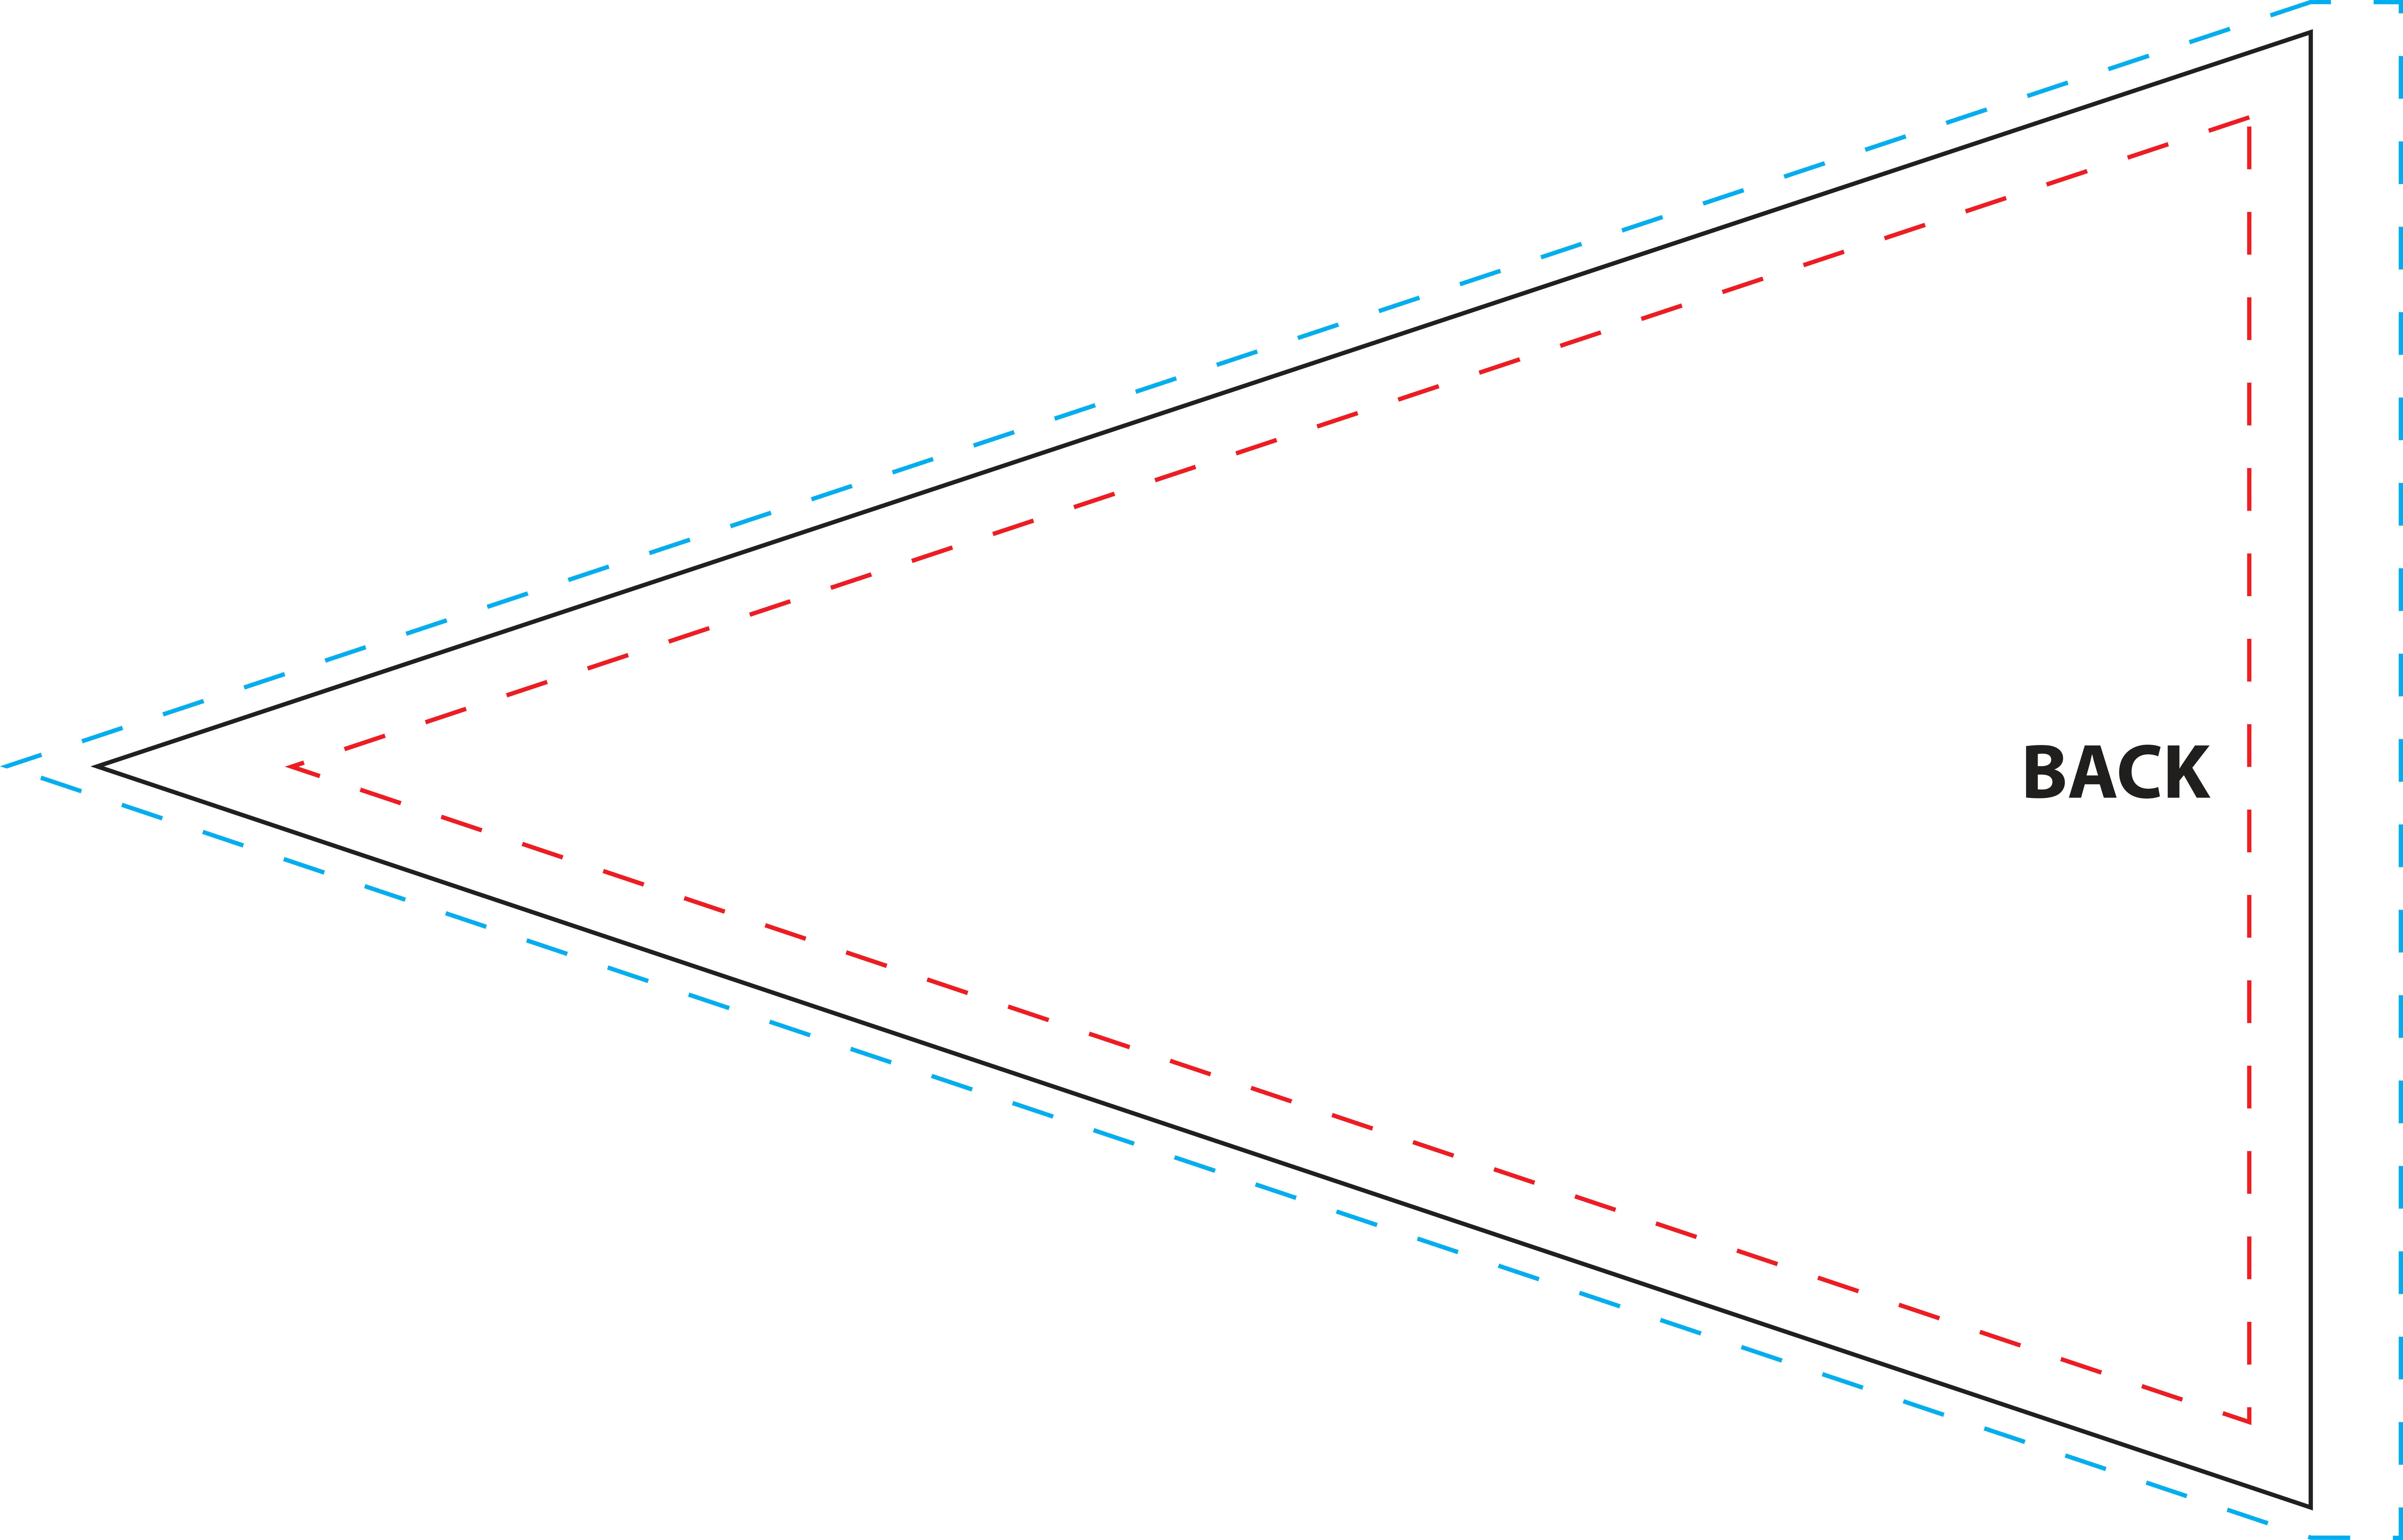

To be used properly, this template must be opened in a vector based graphic program like Adobe Illustrator.

24" x 36" Pennant Boat Flag Template (100% Scale)  
CBP-2436PD  
Imprint Area: 21.25" x 31.75"

Notes:

- Keep all artwork away from the edge (reflected by the **red dotted line**) of the template
- Any artwork that is intended to run off the edge requires bleed past the edge (reflected by the **blue dotted line**)
- **Use ONLY Pantone Solid Coated colors**
- **Convert all text to outlines**

Imprint Area

Bleed Area

**FRONT**

**BACK**